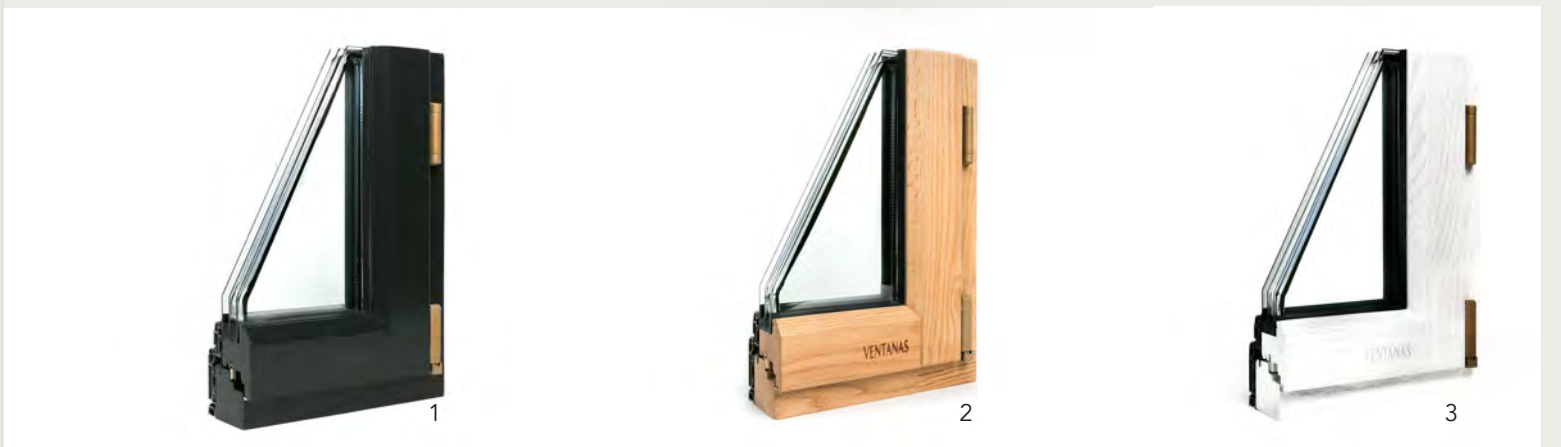

Our aluminum-clad wood windows offer a diverse range of color options, catering to various aesthetic preferences and architectural styles. With wood interiors, the warmth and richness of natural grains provide classic elegance, and these can be stained or painted to match any interior decor. On the exterior, the durable aluminum cladding ensures protection against the elements while presenting a sleek and modern appearance. From traditional earthy tones to bold contemporary hues, the aluminum cladding offers a plethora of color choices, allowing homeowners to customize their windows to seamlessly blend with their home's exterior palette or make a statement with contrasting accents. Whether seeking a timeless look or a striking contemporary design, our aluminum-clad wood windows provide versatility and durability without compromising on style.

1. Wood: Black
2. Wood: Natural
3. Wood: White
4. Aluminum: White
5. Aluminum: Light Grey
6. Aluminum: Dark Grey
7. Aluminum: Green
8. Aluminum: Dark Brown
9. Aluminum: Black